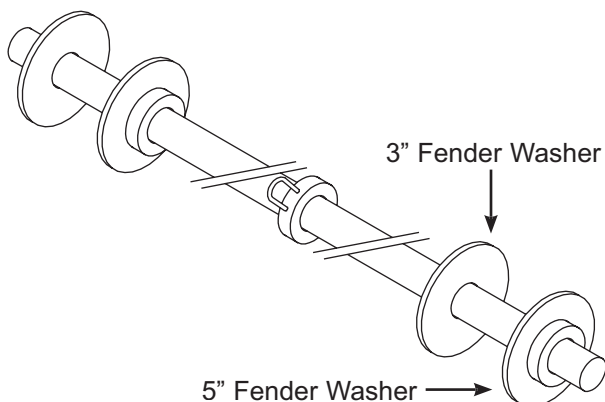

Turbo Tarp System (Complete #4200)

TurboTarp Standard Features

- Bolts or welds on, installs in minutes!
- Ships assembled
- Extremely durable extruded aluminum tarp roller bar
- Fold away handle will lock the system, no need to use a strap!
- Roller tube has a tarp spline groove for a quick tarp change

Turbo Tarp System

(Complete with pull bar assy. #4200P)

Mounting Hardware

Description	Qty	Part #
Hardware Bag	1	4418
Bolt hex, 3/8" x 1 1/2"	4	2464
Washer, flat, 3/8"	4	2875
Nut, lock, 3/8"	4	2874
Hardware Box	1	123

Options

Description	Qty	Part #
Pull-Bar Assembly	1	105
1" Extruded aluminum	1	439
3" Fender Washer	2	92
5" Fender Washers	2	3809
Rollers, PVC	2	2451
50' Pull Rope Assembly	1	3788
Eye Bolt, 5/16 x 1.25	1	2454
Shaft Collar, 1"	5	40
J Hook	4	62